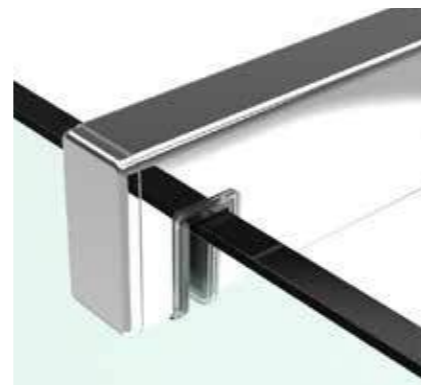

Rosalba - 700 x 2000mm Wet Room Screen	Code RAQP700	€330.00
Rosalba - 760 x 2000mm Wet Room Screen	Code RAQP760	€341.00
Rosalba - 800 x 2000mm Wet Room Screen	Code RAQP800	€352.00
Rosalba - 900 x 2000mm Wet Room Screen	Code RAQP900	€374.00
Rosalba - 1000 x 2000mm Wet Room Screen	Code RAQP1000	€396.00
Rosalba - 1100 x 2000mm Wet Room Screen	Code RAQP1100	€418.00
Rosalba - 1200 x 2000mm Wet Room Screen	Code RAQP1200	€440.00
Rosalba - 1400 x 2000mm Wet Room Screen	Code RAQP1400	€495.00

Features:

- 8mm safety glass
- Easy clean glass
- Height 2000mm
- Minimalist design
- Manufactured in the UK
- Maximum support Arm length 1000mm
- Hinged deflector panel