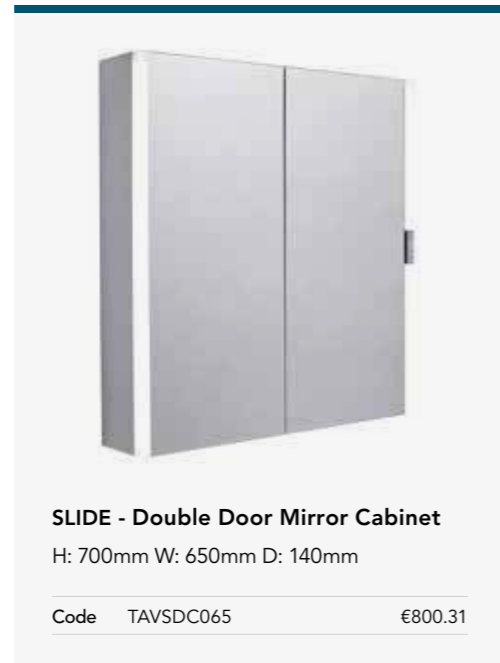

- 
Sanitary Ware
Page 118
- 
Taps
Page 164
- 
Showering
Page 202
- 
Baths
Page 246
- 
Heating
Page 270
- 
Accessories
Page 292

SLIDE

SLIDE - Single Door Mirror Cabinet

H: 700mm W: 500mm D: 140mm

Code TAVSDC050 €663.82