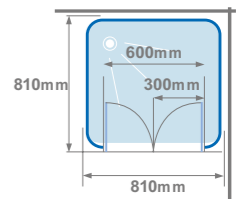

LEAK FREE SHOWER CUBICLES

Moonlight Quad Slider

- Shower valve not included
- Suitable for fitting electric shower
- Cristalplus glass to reduce limescale build up

Code CA118A12GB €1838.00

2 YEAR WARRANTY

Moonlight 1100 x 800mm

- Shower valve not included
- Suitable for fitting electric shower
- Cristalplus glass to reduce limescale build up

Code CA1197A12GB €1698.50

2 YEAR WARRANTY

Moonlight 900 x 900mm

- Shower valve not included
- Suitable for fitting electric shower
- Cristalplus glass to reduce limescale build up

Code CA11A12GB €1622.50

2 YEAR WARRANTY

Moonlight 800 x 800mm

- Shower valve not included
- Suitable for fitting electric shower
- Cristalplus glass to reduce limescale build up

Code CA116A12GB €1601.00

Consort

- Inward open saloon style Styrene doors
- 815mm x 815mm x 2020mm
- Suitable for fitting electric shower
- Suitable for fitting against one wall or into a corner
- Shower valve not included

Code CA10GB €1068.00

2 YEAR WARRANTY