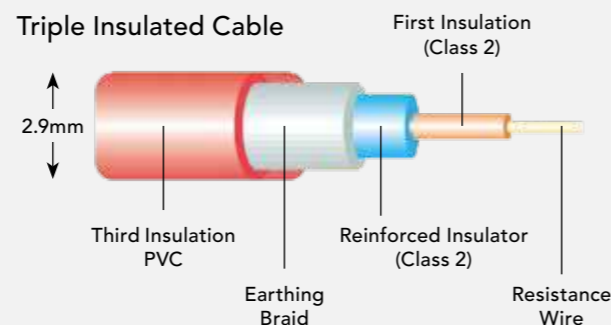

COSYTOES

Suitable for domestic and commercial installations, Cosytoes TRADEMAT is ideal for almost anywhere that requires efficient and economical heating.

Now you can have the affordable luxury and practicality of a tile or stone floor that is warm and inviting to walk on, even on the coldest days.

Cosytoes TRADEMAT can also be installed in a screed or self-levelling compound under most floor finishes such as hardwood and laminate following manufacturers advice, and carpet or vinyl.

- Completely safe
- Maintenance free
- Efficient, intelligent control
- 160 watts per square metre
- Safe 9 watts per linear metre
- Suitable for insulated concrete or timber sub-floors
- More wall space, no radiators
- Healthier environment, less airborne dust

“That warm comfortable feeling begins with the feet”

3 Simple and Easy Steps

20

20 YEAR WARRANTY

1. **1. EASY TO SIZE**
   Floor area in sq.m. less than 10%, less any area of fixed objects.
2. **2. EASY TO LAY**
   Staple, hot glue, clip, screw or use Cosytoes plastic push in fixings to fix down the backing net. Cut the net between wire loops to change direction. Correct spacing assured. Simply tile the floor as normal using flexible adhesive.
3. **3. EASY TO USE**
   Use Cosytoes pre-programmed Timerstat for accurate simple time and temperature control.

Full installation instructions included.