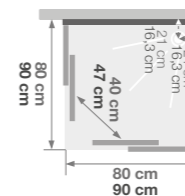

Moonlight 900 x 900mm

- Shower valve not included
- Suitable for fitting electric shower
- Cristalplus glass to reduce limescale build up

Code CA11A12GB €1622.50

2 YEAR WARRANTY

Moonlight 800 x 800mm

- Shower valve not included
- Suitable for fitting electric shower
- Cristalplus glass to reduce limescale build up

Code CA116A12GB €1601.00