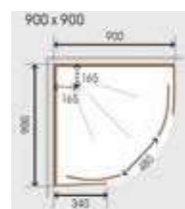

Moonlight 1100 x 800mm

- Shower valve not included
- Suitable for fitting electric shower
- Cristalplus glass to reduce limescale build up

Code CA1197A12GB €1698.50

2 YEAR WARRANTY