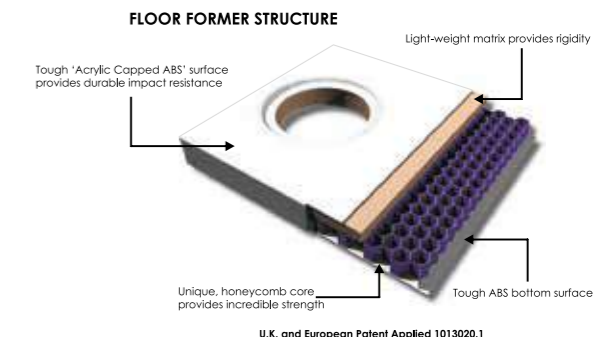

Wet Room Tray Former - To Suit Tiled Floor

Code WFWASTETILE €197.00

Wet Room Tray Former - To Suit Vinyl Floor

Code WFWASTEVINYL €197.00

FLEXI-SEAL

Use Flexi-Seal to protect floors and ceilings from expensive water damage caused by leaks from shower trays, baths and work surfaces.

Flexi-Seal uses a combination of a durable flexible rubber with a waterproof butyl based adhesive to give maximum protection between the application surface and tiles or panels.

Since the rubber is flexible, it will maintain a watertight seal whilst allowing for a certain amount of movement that is inevitable, particularly with new builds.

Available in 2m, 3m, 4m, 10m & 20m rolls.

2m	Code TFLEXI2	€30.00
3m	Code TFLEXI3	€44.50
4m	Code TFLEXI4	€59.00
10m	Code TFLEXI10	€145.50
20m	Code TFLEXI20	€279.50