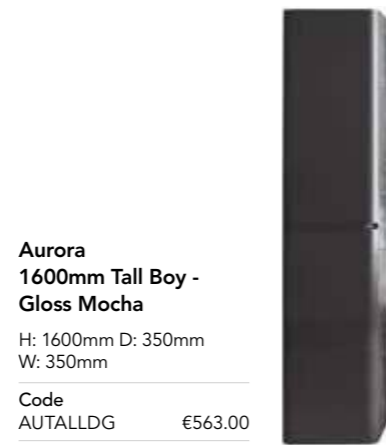

H: 750mm D: 150mm
W: 600mm

Code	
AU600MIRDG	€281.00

**Aurora - 800mm
Mirrored Cabinet -
Gloss Mocha**

H: 750mm D: 150mm
W: 800mm

Code	
AU800MIRDG	€338.50

**Aurora
1600mm Tall Boy -
Gloss Mocha**

H: 1600mm D: 350mm
W: 350mm