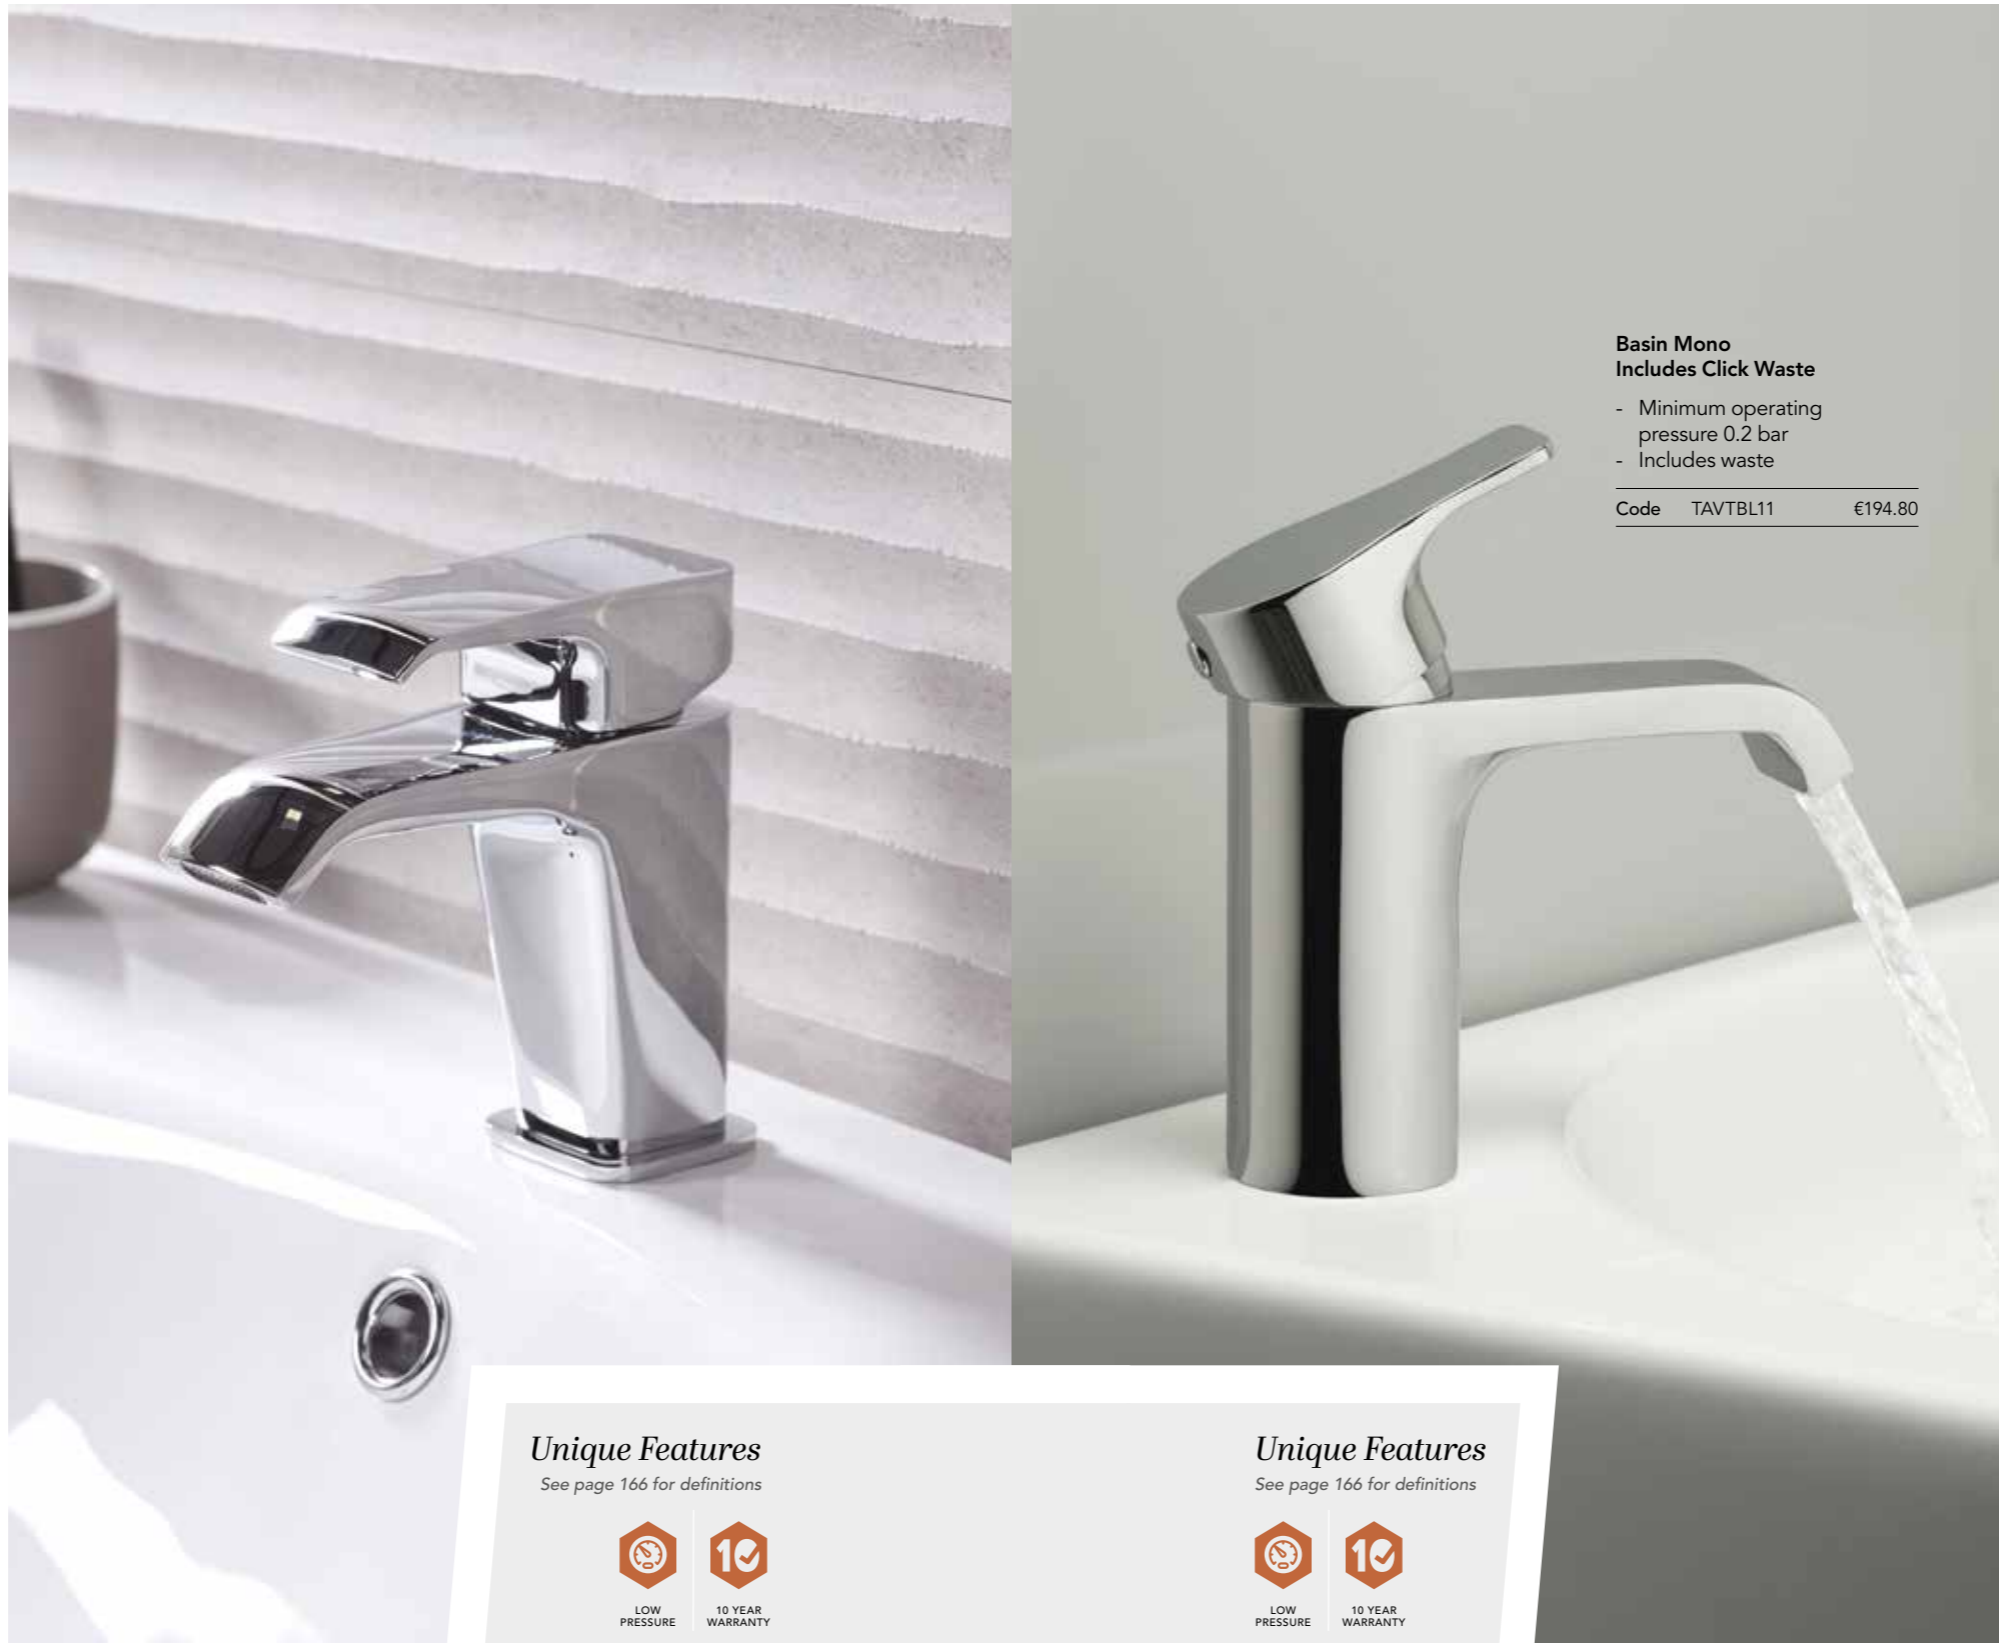

ADAPT

Basin Mono

- Minimum operating pressure 0.3 bar
- Includes waste

Code TAVTAD11 €140.83

Bath Filler

- Minimum operating pressure 0.3 bar

Code TAVTAD32 €215.28

Bath Shower Mixer

- Minimum operating pressure 0.3 bar

Code TAVTAD42 €251.26

Basin Mono Includes Click Waste

- Minimum operating pressure 0.2 bar
- Includes waste

Code TAVTBL11 €194.80

Unique Features

See page 166 for definitions

Unique Features

See page 166 for definitions

BLAZE

Mini Basin Mono

- Minimum operating pressure 0.2 bar

Code TAVTBL61 €183.02

Bath Filler

- Minimum operating pressure 0.1 bar

Code TAVTBL32 €295.31

Bath Shower Mixer

- Minimum operating pressure 0.3 bar

Code TAVTBL42 €344.94