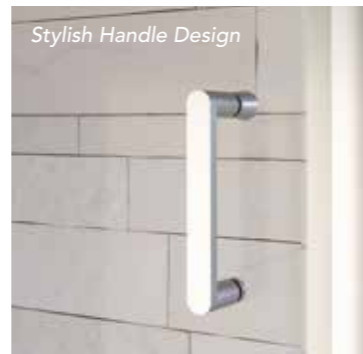

STYLE GUIDE
YOUR NEXT SELECTION IS

CASANUOVA

PIVOT DOOR

20
20 YEAR
WARRANTY

GENERAL FEATURES

- 1900 height
- 6mm toughened safety glass
- Minimalist design with anodised bright silver profiles
- Easy clean glass on inside
- Profile cover caps included
- Reversible
- Tested to standard EN14428
- CE certified