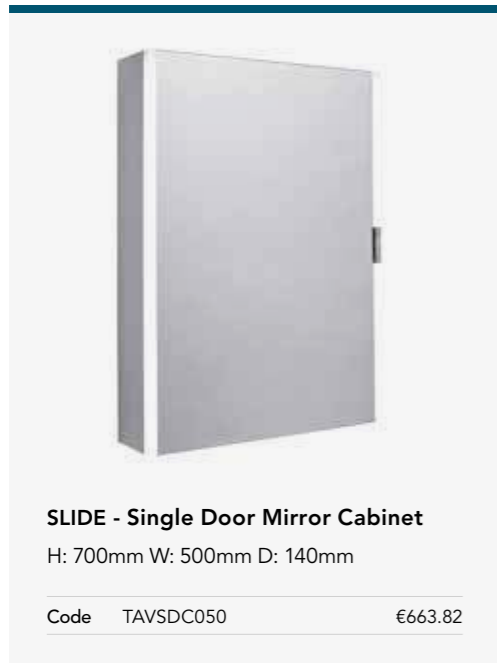

- 
Sanitary Ware
Page 118
- 
Taps
Page 164
- 
Showering
Page 202
- 
Baths
Page 246
- 
Heating
Page 270
- 
Accessories
Page 292

SLIDE

SLIDE - Single Door Mirror Cabinet

H: 700mm W: 500mm D: 140mm

Code TAVSDC050 €663.82