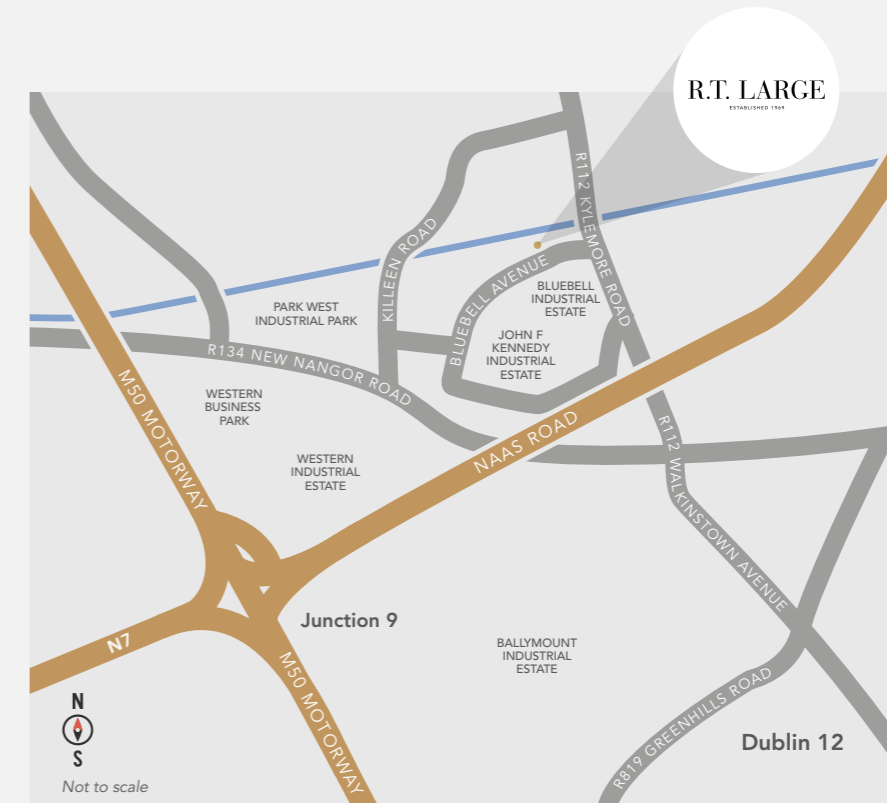

VISIT OUR SHOWROOM

Unit 2,
Bluebell Industrial Estate,
Dublin 12