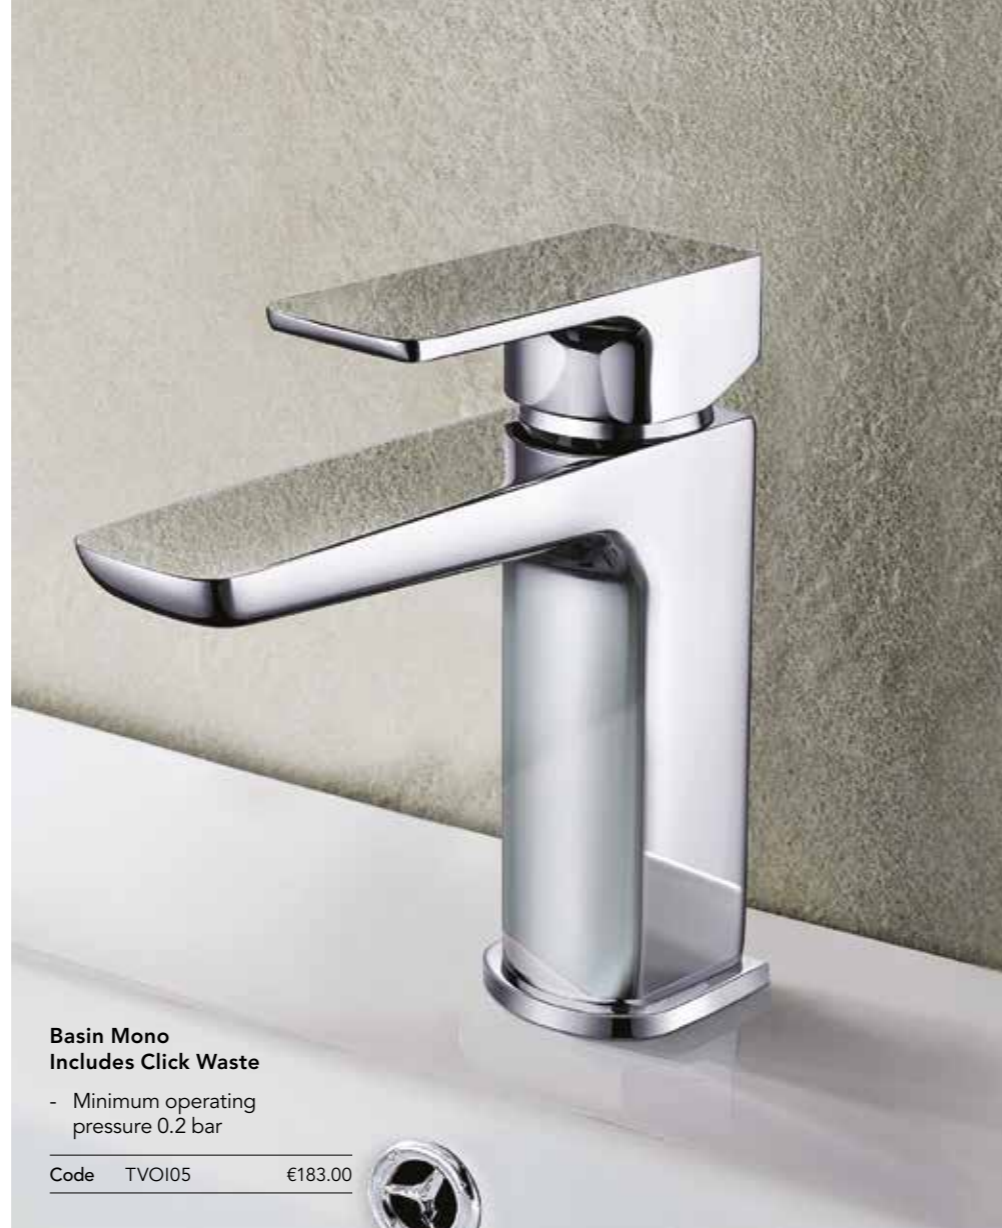

VOICI

Basin Mono Includes Click Waste
- Minimum operating pressure 0.2 bar
Code TVOI05 €183.00

Unique Features

See page 166 for definitions