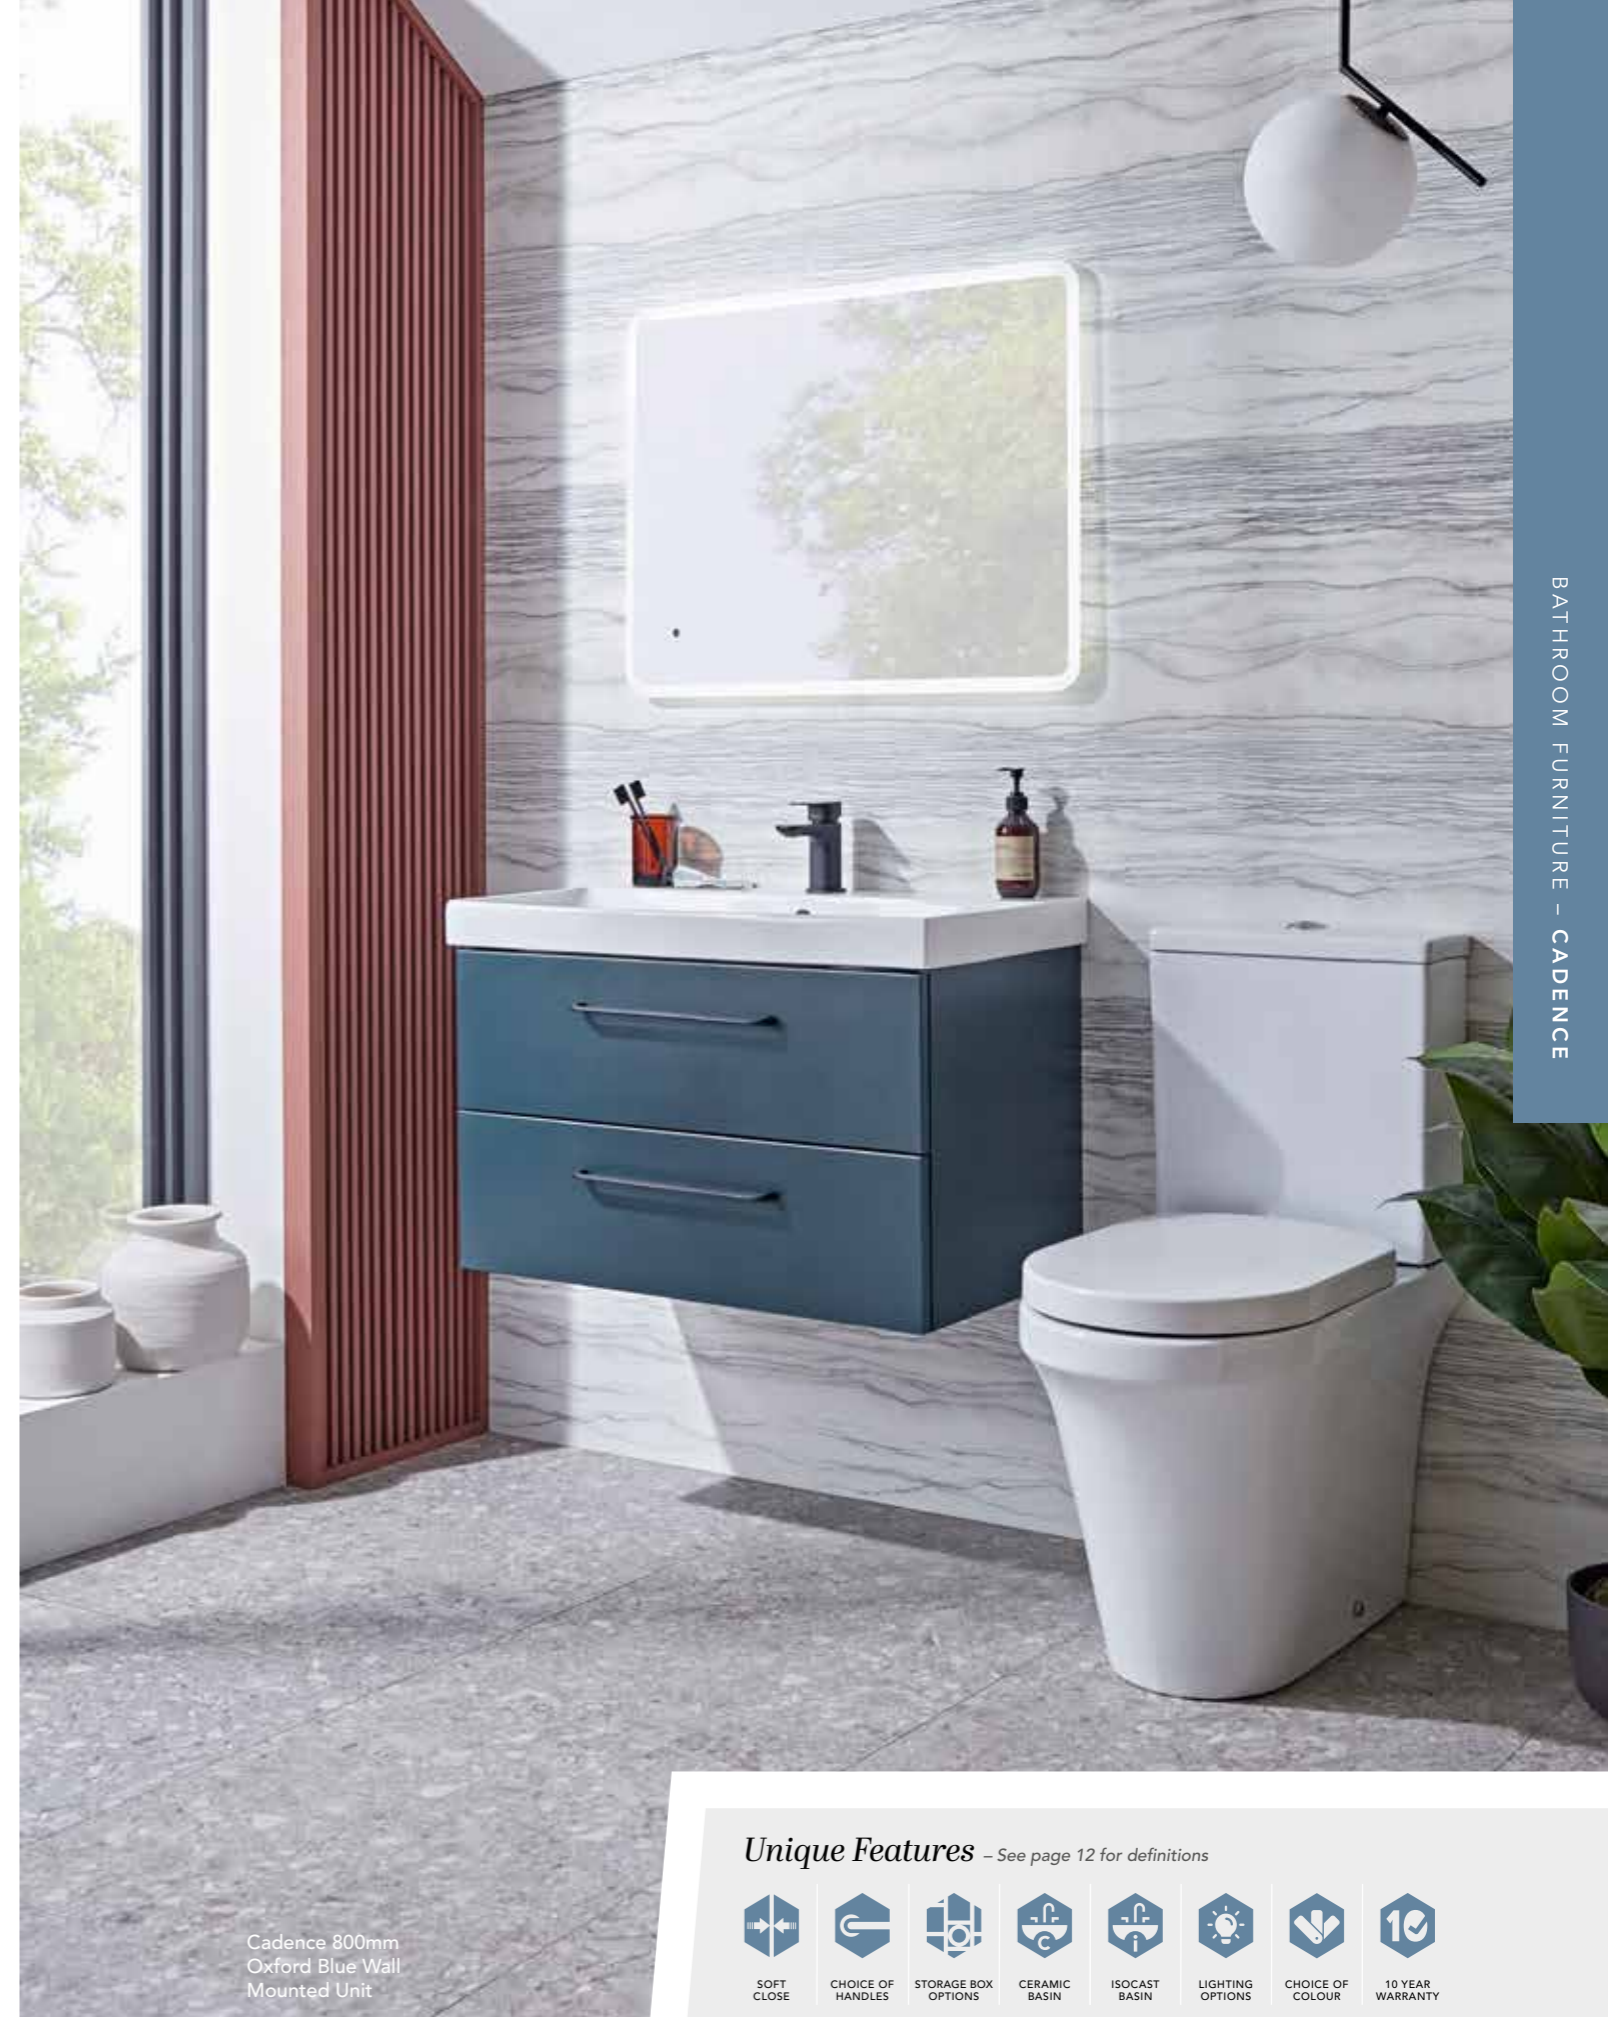

CADENCE

OXFORD BLUE

H: 805mm D: 284mm W: 390mm*

Unit	TAVCA400F.OB	€286.62
Ceramic Basin	TAVDC12010	€169.37
Handle	TAVCADH01.136.B	€13.15
		€469.14

H: 830mm D: 416mm W: 484mm**

Unit	TAVCA500F.OB	€507.48
Isocast Basin*	TAVCA500IS	€130.90
Handle (x2)	TAVCADH01.479.B	€32.63
		€703.64

H: 484mm D: 416mm W: 460mm**

Unit	TAVCA500W.OB	€416.91
Isocast Basin*	TAVCA500IS	€130.90
Handle (x2)	TAVCADH01.479.B	€32.63
		€613.07

H: 460mm D: 416mm W: 589mm**

Unit	TAVCA600W.OB	€475.22
Isocast Basin*	TAVCA600IS	€149.52
Handle (x2)	TAVCADH01.579.B	€39.21
		€703.90

H: 460mm D: 416mm W: 784mm**

Unit	TAVCA800W.OB	€533.54
Isocast Basin*	TAVCA800IS	€196.04
Handle (x2)	TAVCADH01.779.B	€52.11
		€833.80

H: 460mm D: 416mm W: 1168mm**

Unit (x2)	TAVCA600W.OB	€475.22
Isocast Basin	TAVCA1200IS	€286.62
Handle (x4)	TAVCADH01.579.B	€39.21
		€1393.90

Cadence 800mm
Oxford Blue Wall
Mounted Unit

Unique Features – See page 12 for definitions

- SOFT CLOSE
- CHOICE OF HANDLES
- STORAGE BOX OPTIONS
- CERAMIC BASIN
- ISOCAST BASIN
- LIGHTING OPTIONS
- CHOICE OF COLOUR
- 10 YEAR WARRANTY

*Alternative ceramic basin available from page 22. **Dimensions exclude basins.

Note: All Oxford Blue units shown with black Cadence handle 1 - See page 22 for alternative styles.
Note: Unit or Handle x2 indicates two units or handles needed. All prices indicate individual product pricing.

STYLE GUIDE
YOUR NEXT
SELECTION IS

- Mirrors
  Page 88
- Sanitary Ware
  Page 118
- Taps
  Page 164
- Showering
  Page 202
- Baths
  Page 246
- Heating
  Page 270
- Accessories
  Page 292