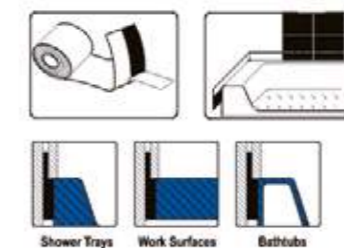

WALK-IN SHOWER TRAYS

Our walk-in trays will help complete a minimalist wetroom design. They can be set into the floor for a neat finish and have a large shower tray with a grooved drying area.

The Walk-in Trays feature an ABS capped acrylic exterior, giving a hard-wearing, durable and easy-to-clean surface. The innovative encapsulated baseboard gives added strength and screw retention to easily fit feet.

- No shrinkage, warping or twisting
- Light strong and durable
- ABS capped acrylic

DESCRIPTION	CODE	PRICE
1400 x 900 x 40mm	UNTP1490	€456.50
1600 x 800 x 40mm	UNTP1680	€472.50
1700 x 800 x 40mm	UNTP1780	€499.00

See page 188 - 193 for options on wet room glass screens.
See page 205 for shower waste options.

WETROOM TRAY FORMERS

Independently tested to demonstrate that our unique patent applied structure can withstand in excess of 1 ton of applied weight without notable deflection. Whilst being incredibly strong, our formers have also remained light-weight. As an example, our 900mm x 900mm former weighs only 11.5kg. This level of performance is unmatched by any other floor former on the market.

DESCRIPTION	CODE	PRICE
900 x 900 x 22mm	WFF900	€365.00
1000 x 1000 x 22mm	WFF1000	€365.00
1300 x 800 x 22mm	WFF1300	€365.00
1200 x 1000 x 22mm	WFF1200	€365.00
1400 x 900 x 22mm	WFF1400	€365.00
1500 x 800 x 22mm	WFF1500	€365.00

Note: Suitable for 10mm tile.
Other sizes available on request.

Wet Room Tray Former - To Suit Tiled Floor

Code WFWASTETILE €197.00

Wet Room Tray Former - To Suit Vinyl Floor

Code WFWASTEVINYL €197.00

FLEXI-SEAL

Use Flexi-Seal to protect floors and ceilings from expensive water damage caused by leaks from shower trays, baths and work surfaces.