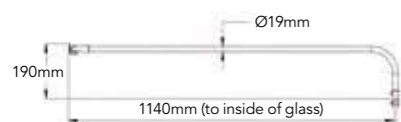

CASANOVA

WETROOM PANELS

Casnuova 300 Wet Room Flipper Panel	Code CNVWR300	€193.00
Casnuova 700 Wet Room Panel	Code CNVWR700	€264.00
Casnuova 800 Wet Room Panel	Code CNVWR800	€264.00
Casnuova 900 Wet Room Panel	Code CNVWR900	€264.00
Casnuova 1000 Wet Room Panel	Code CNVWR1000	€281.00
Casnuova 1200 Wet Room Panel	Code CNVWR1200	€292.00

OPTIONAL BRACKETS & ACCESSORIES

Casnuova Wet Room Panel Extra Height Support Arm	Code CNVWRSUP	€87.00
Casnuova Wet Room T-Piece for End Panel	Code CNVWRT	€21.00
Deluxe Squeegee	Code CROAJ401641	€31.00

10 YEAR WARRANTY

Features:

- 8mm toughened glass
- 1900mm high
- Easy clean glass
- Hinged deflector panel
- 1m support bar
- T-Piece for end panel support
- Additional height support bar