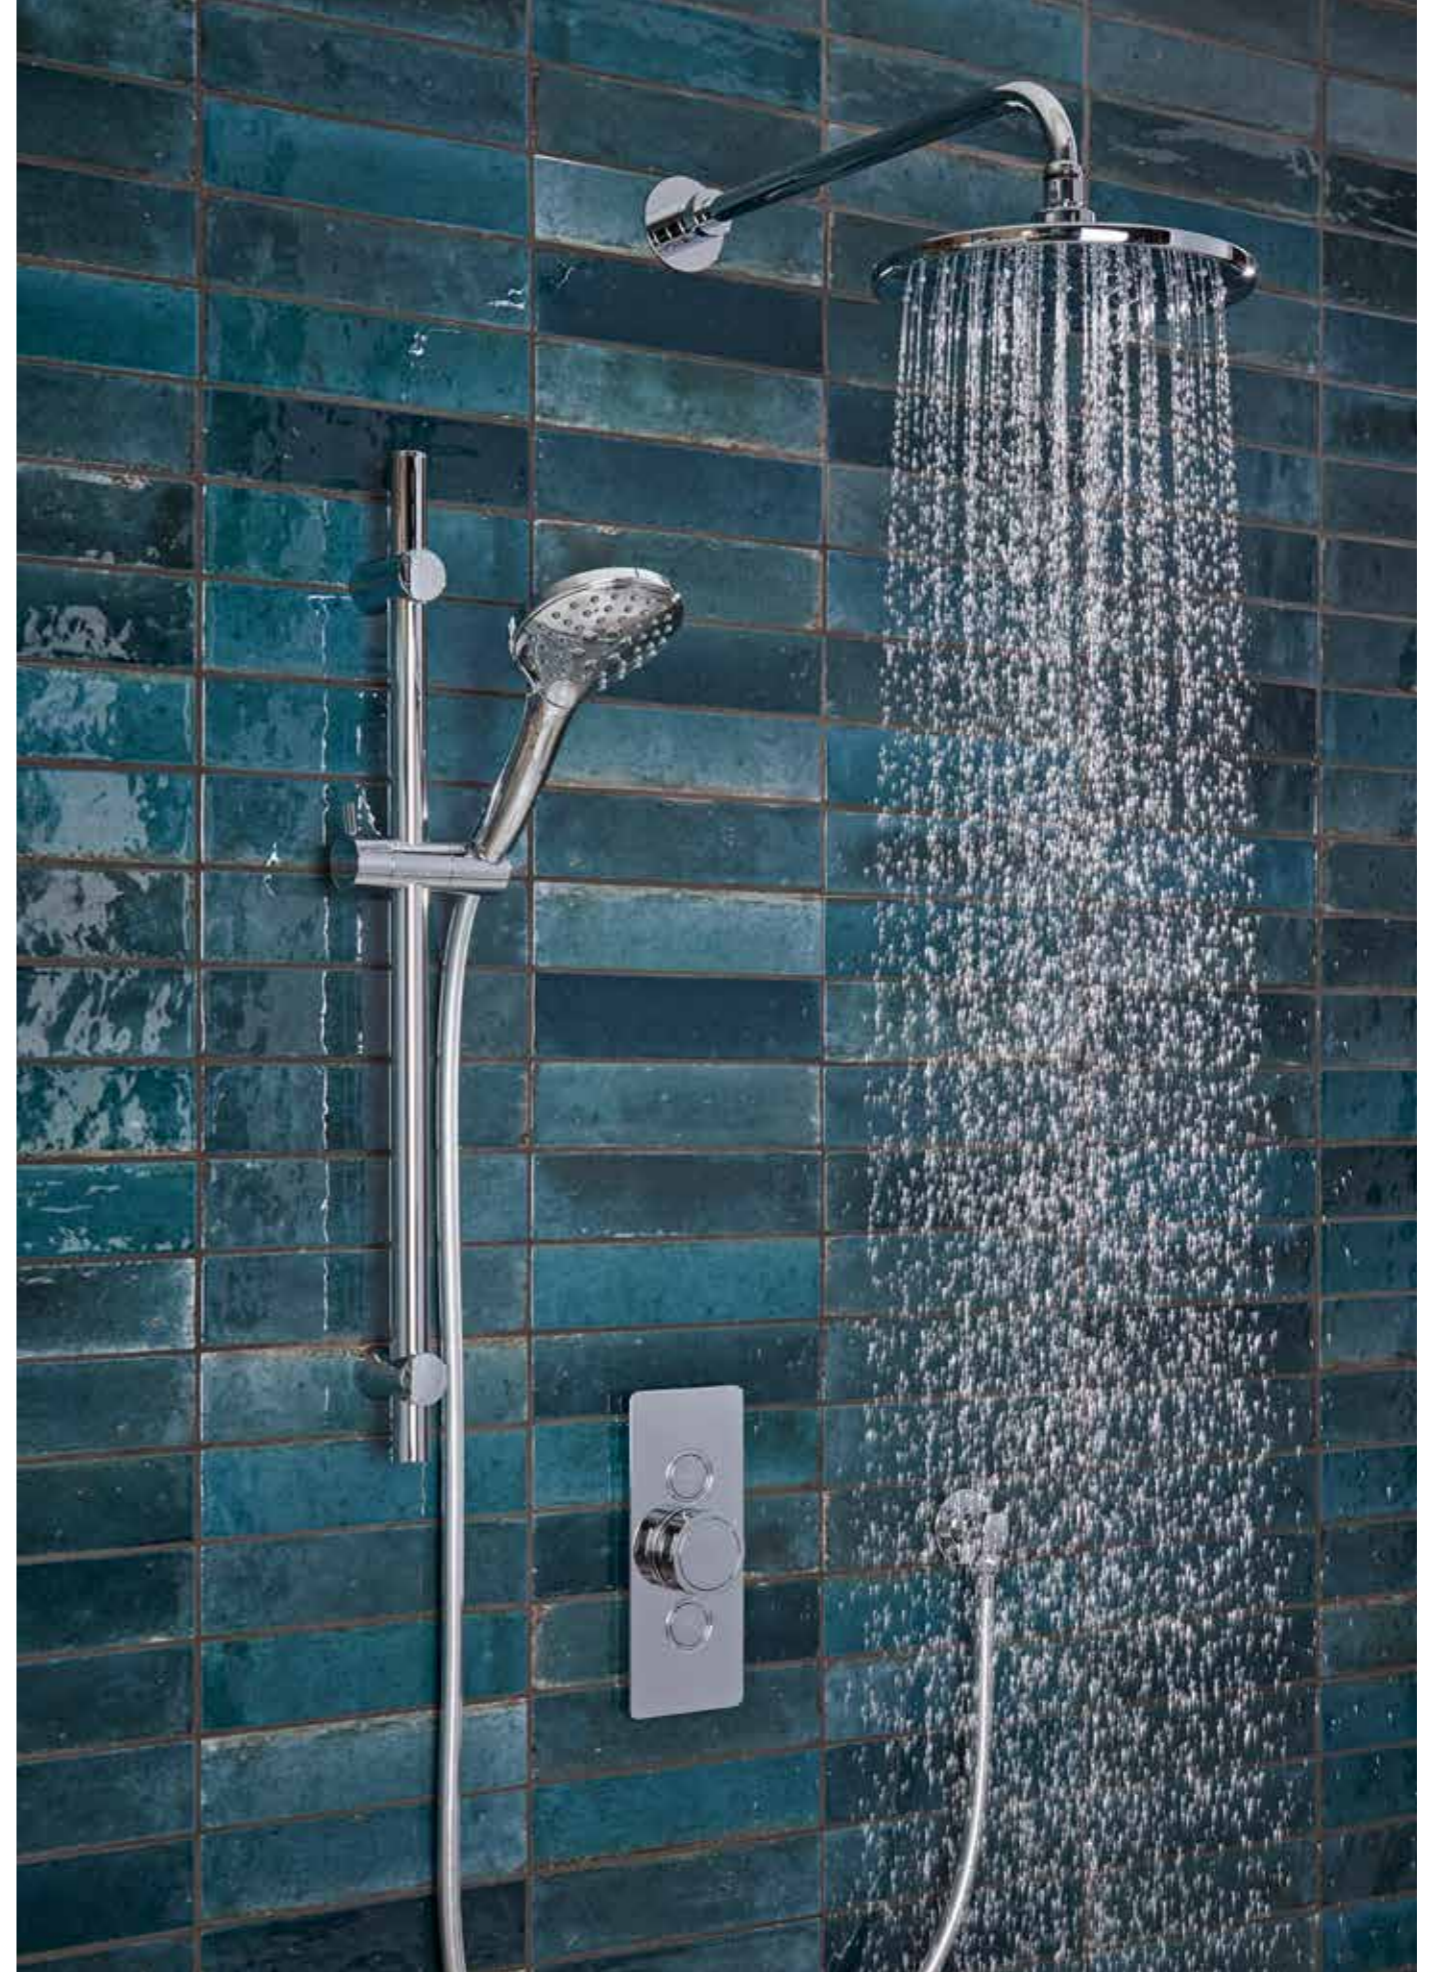

AXIOM

Code TAVSAX2316 €563.53

Code TAVSAX2516 €775.49

Code TAVSAX2341 €506.66

Code TAVSAX2549 €718.62