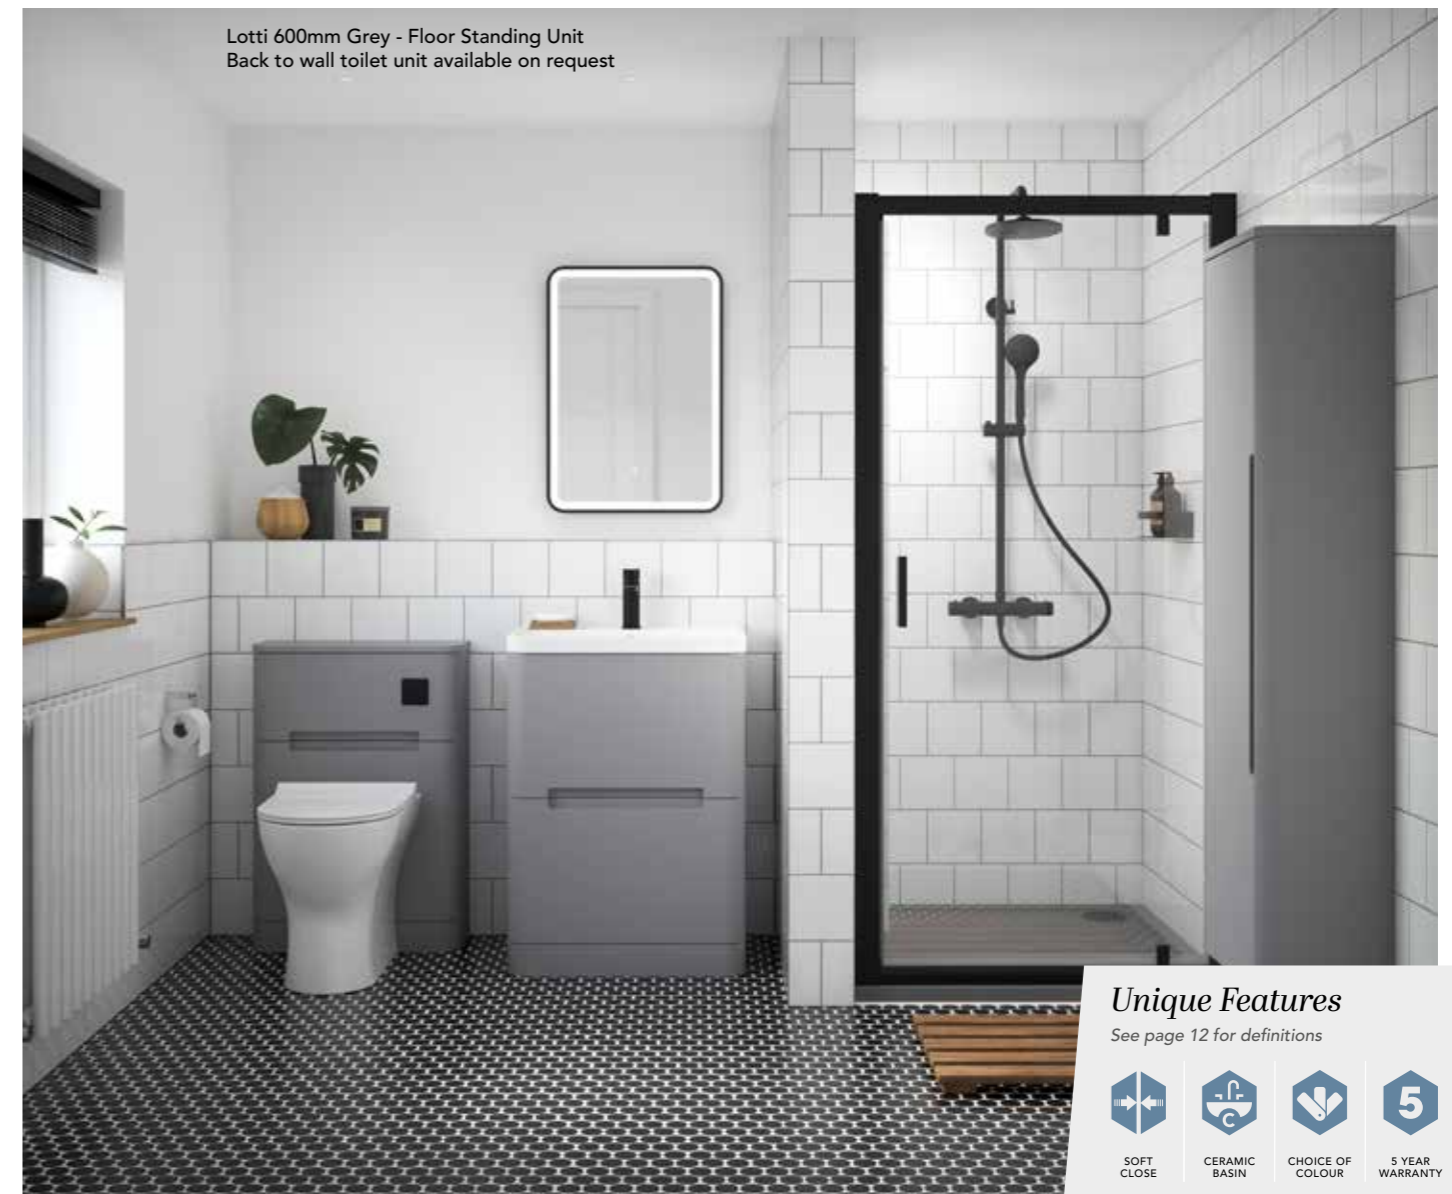

Unit	LOT60WB	€419.00
Basin	LOTBAS60	€149.00
		€568.00

Unit	LOT80WB	€499.00
Basin	LOTBAS80	€199.00
		€698.00

Unit	LOT60FG	€519.00
Basin	LOTBAS60	€149.00
		€668.00

Unit	LOT80FG	€569.00
Basin	LOTBAS80	€199.00
		€768.00

Unit	LOT60WG	€419.00
Basin	LOTBAS60	€149.00
		€568.00

Unit	LOT80WG	€499.00
Basin	LOTBAS80	€199.00
		€698.00

Unit	LOT60FW	€469.00
Basin	LOTBAS60	€149.00
		€618.00

Unit	LOT80FW	€519.00
Basin	LOTBAS80	€199.00
		€718.00

Unit	LOT60WW	€369.00
Basin	LOTBAS60	€149.00
		€518.00

Unit	LOT80WW	€469.00
Basin	LOTBAS80	€199.00
		€668.00

Code	LOTTALB	€349.00

Code	LOTTALG	€349.00

Code	LOTTALW	€299.00

Lotti 600mm Grey - Floor Standing Unit
Back to wall toilet unit available on request

Unique Features

See page 12 for definitions

- SOFT CLOSE
- CERAMIC BASIN
- CHOICE OF COLOUR
- 5 YEAR WARRANTY

STYLE GUIDE

YOUR NEXT SELECTION IS

- Mirrors Page 88
- Sanitary Ware Page 118
- Taps Page 164
- Showering Page 202
- Baths Page 246
- Heating Page 270
- Accessories Page 292