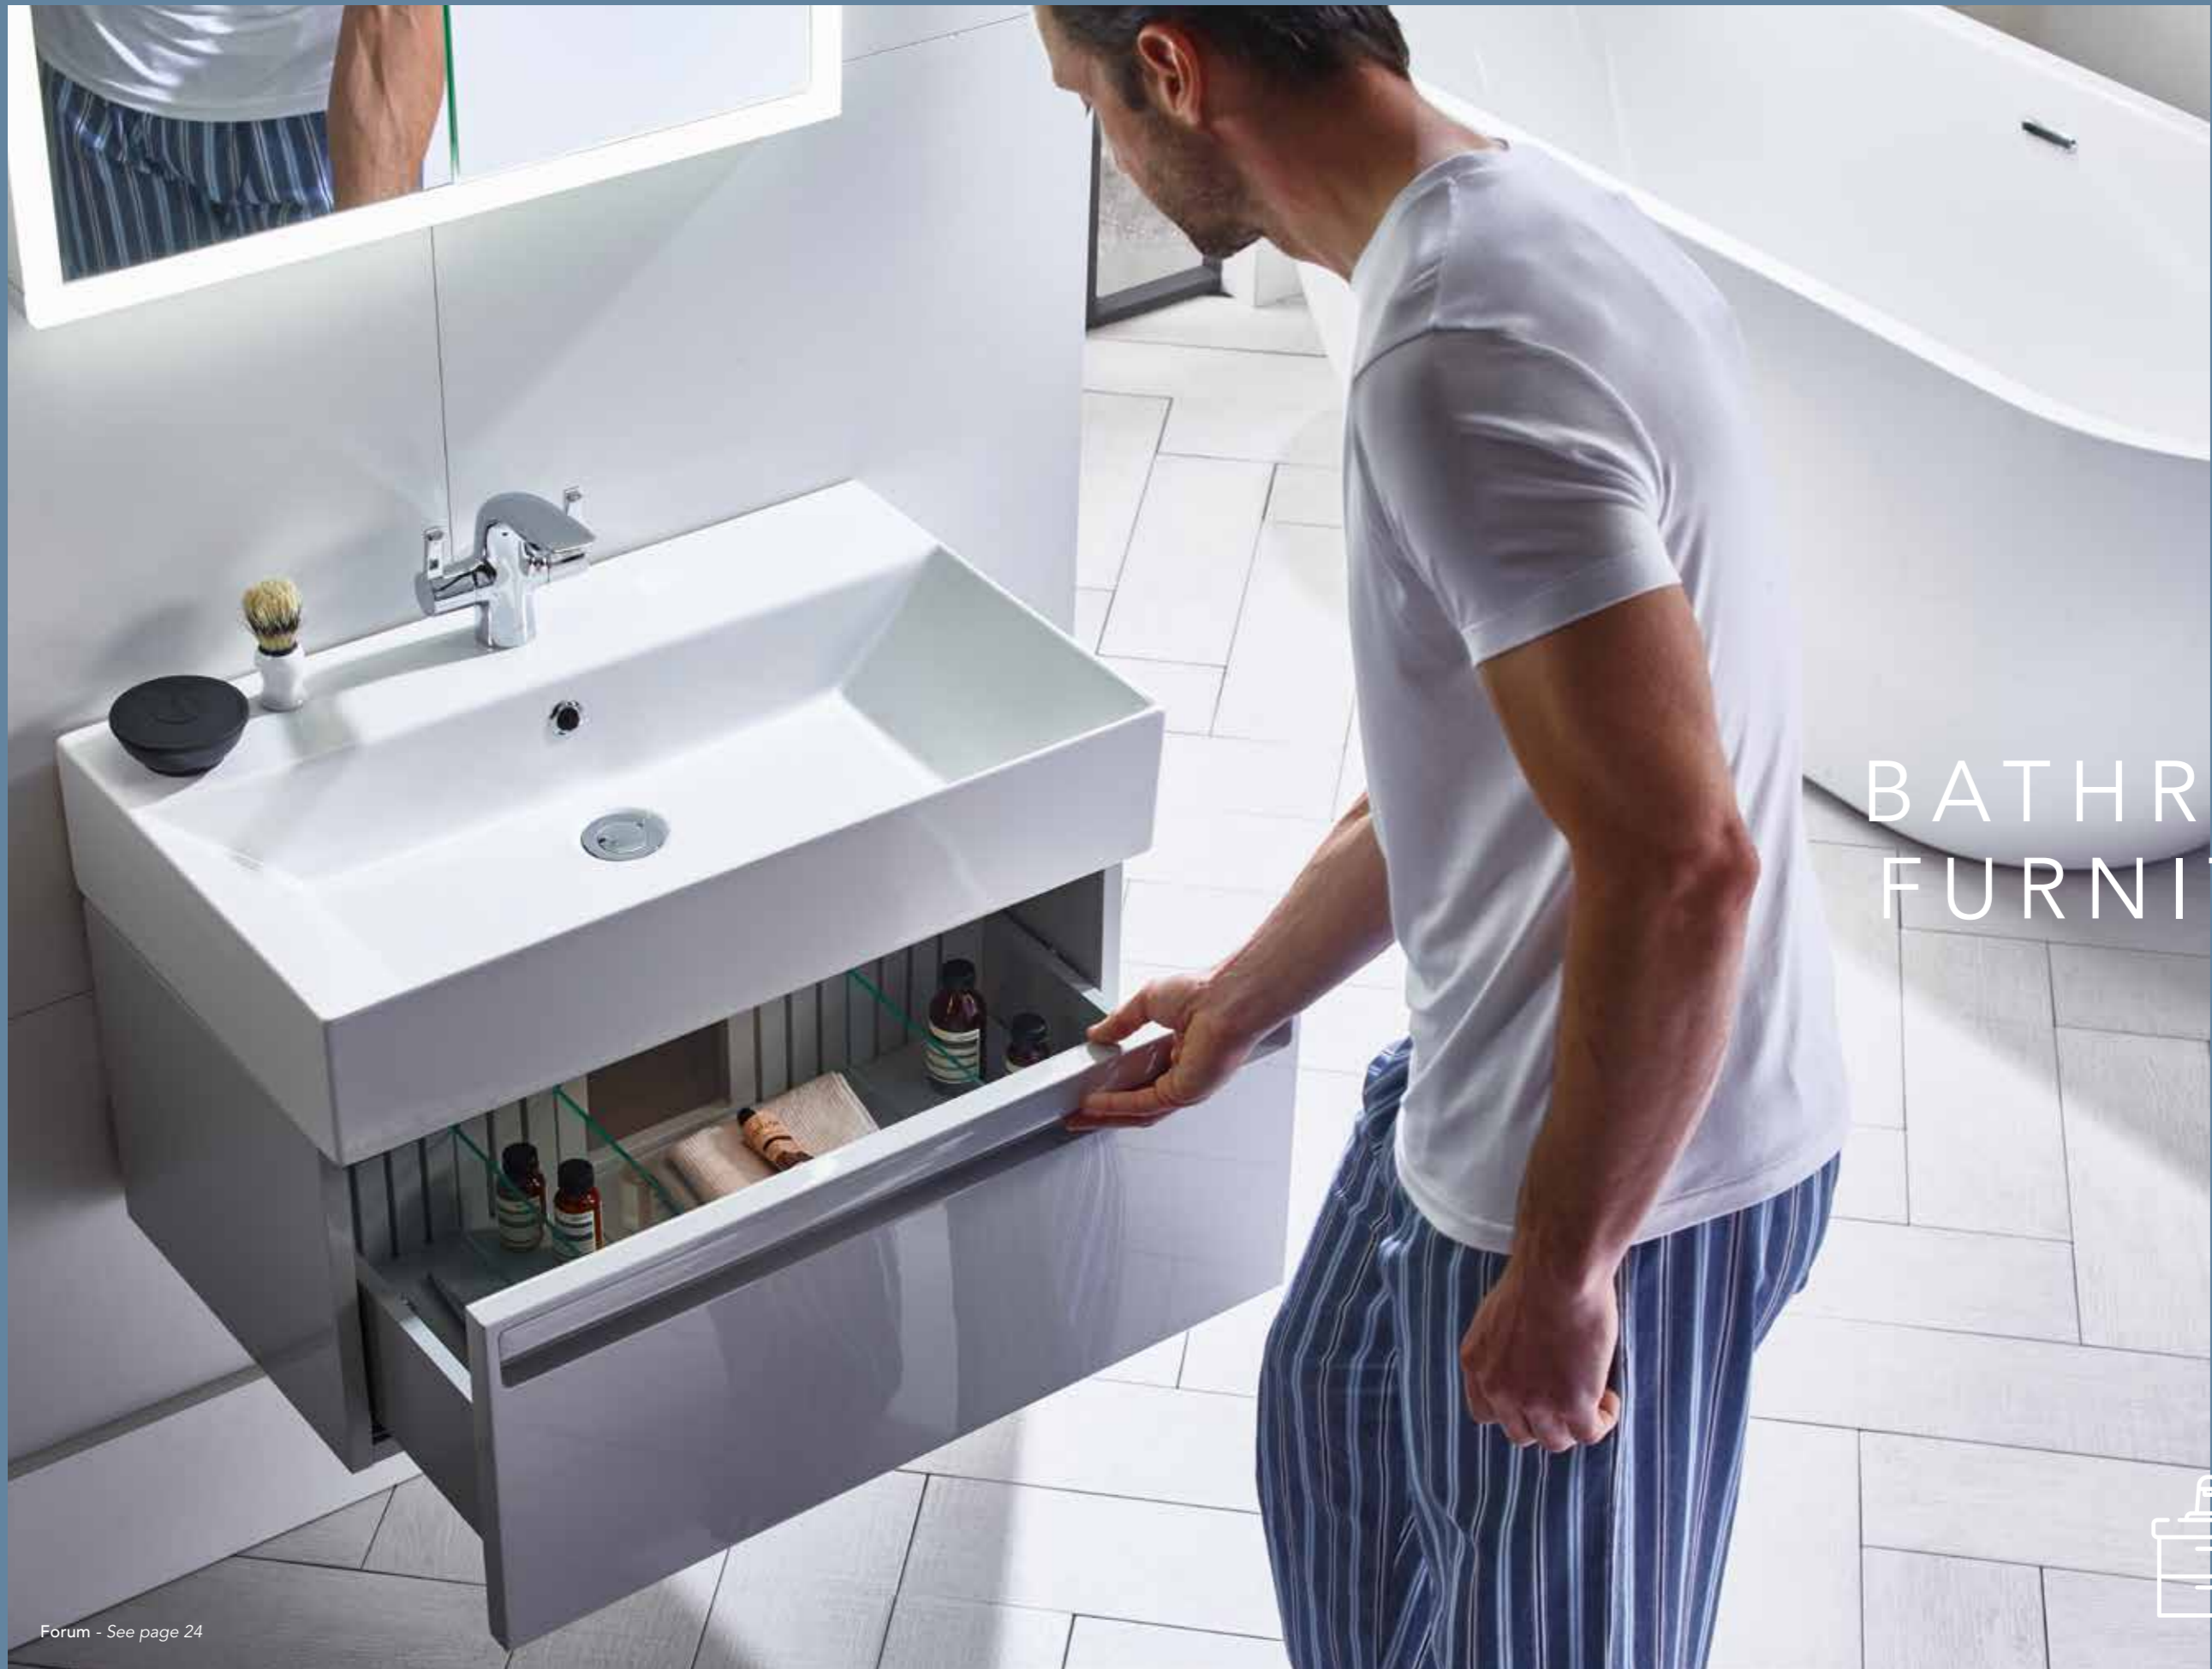

BATHROOM
FURNITURE