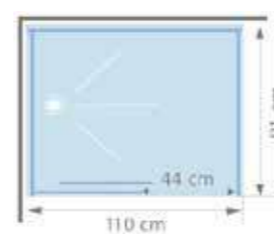

LEAK FREE SHOWER CUBICLES

Moonlight Quad Slider

- Shower valve not included
- Suitable for fitting electric shower
- Cristalplus glass to reduce limescale build up

Code CA118A12GB €1838.00

2 YEAR WARRANTY

Moonlight 1100 x 800mm

- Shower valve not included
- Suitable for fitting electric shower
- Cristalplus glass to reduce limescale build up

Code CA1197A12GB €1698.50

2 YEAR WARRANTY

Moonlight 900 x 900mm

- Shower valve not included
- Suitable for fitting electric shower
- Cristalplus glass to reduce limescale build up

Code CA11A12GB €1622.50

2 YEAR WARRANTY

Moonlight 800 x 800mm

- Shower valve not included
- Suitable for fitting electric shower
- Cristalplus glass to reduce limescale build up

Code CA116A12GB €1601.00

Consort

- Inward open saloon style Styrene doors
- 815mm x 815mm x 2020mm
- Suitable for fitting electric shower
- Suitable for fitting against one wall or into a corner
- Shower valve not included

Code CA10GB €1068.00

2 YEAR WARRANTY