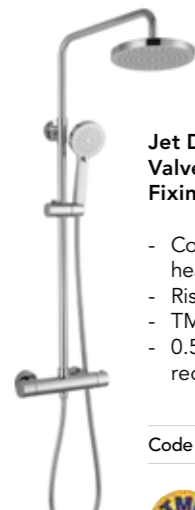

Jet Dual Exposed Bar Valve Complete with Fixing Brackets

- Comes with round shower head and round handset
- Riser height adjustment
- TMV2 approved
- 0.5 Bar pressure required

Code GJET500 €242.50

BC760/2011